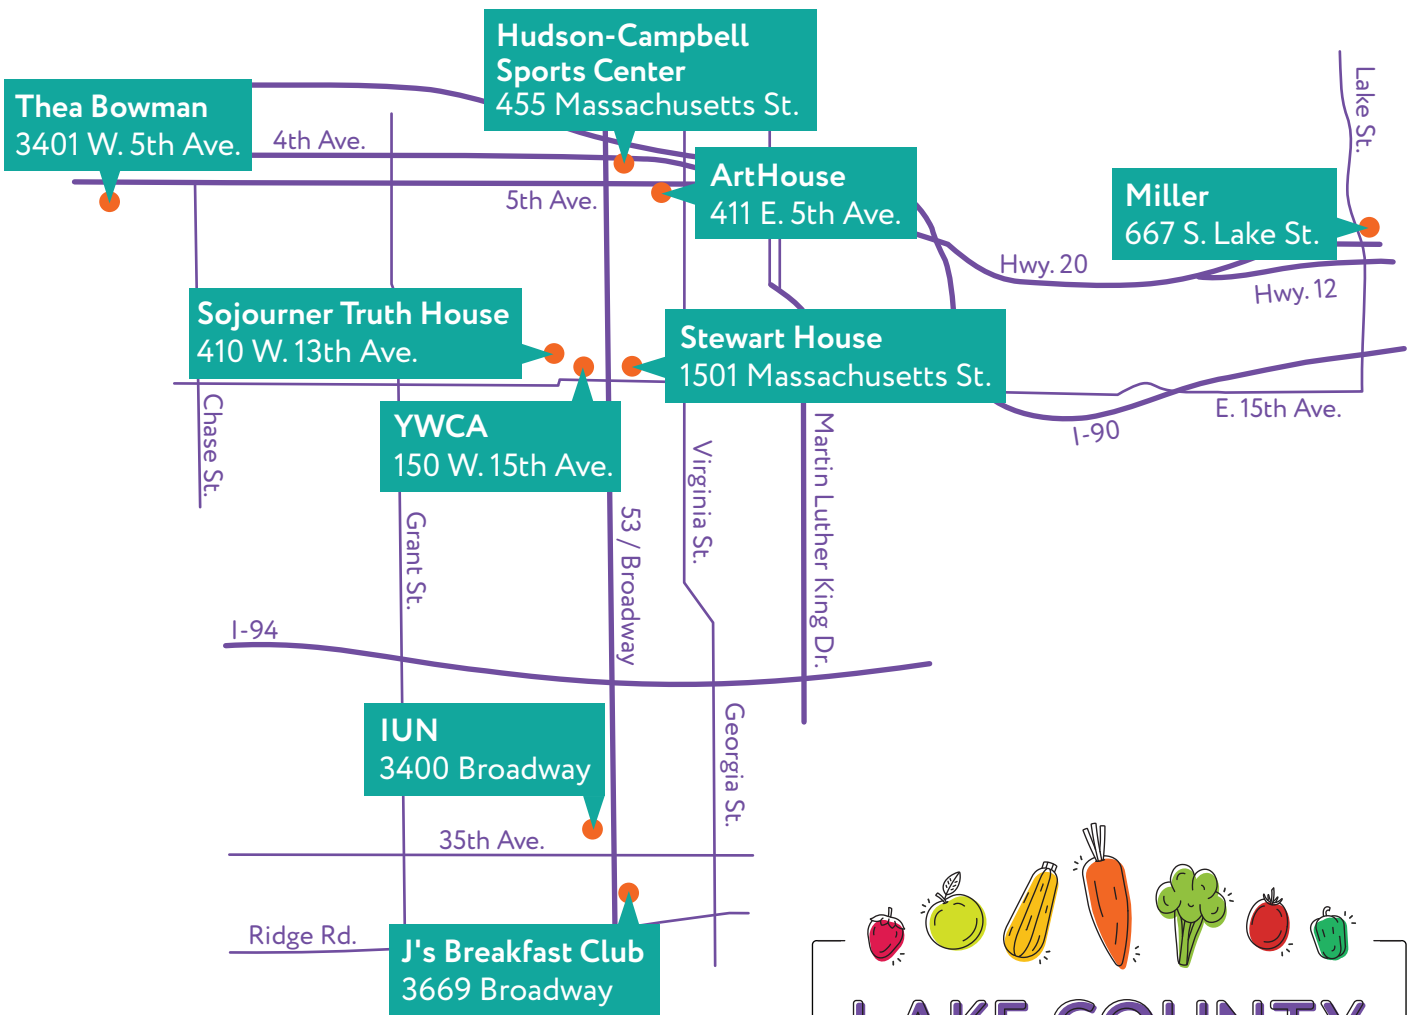

GARY FARMERS MARKETS

All markets accept SNAP/EBT, WIC, & Senior Vouchers!

CONTACT

(219) 613-3309
info@lakecountyeatslocal.org
LakeCountyEatsLocal.org

CONNECT

Find Lake County Eats Local on Facebook & Instagram!
 Tag your posts
 #LakeCountyEatsLocal

EAST CHICAGO

Visit our website for East Chicago farmers market locations.

Funding for Lake County Eats Local was made possible by the U.S. Department of Agriculture's (USDA) Agricultural Marketing Services through grant AM180100XXXXG081. Its contents are solely the responsibility of the authors and do not necessarily represent the official views of the USDA.

📍 Market-on-the-Go

📍 Special Event

August

- 1 THU ArtHouse 4pm - 8pm
- 3 SAT Thea Bowman 9am - 2pm
- 4 SUN Miller 11am - 3pm
- 5 MON J's Breakfast Club 📍 10:30am - 1pm
- 8 THU ArtHouse 4pm - 8pm
- 11 SUN Miller 11am - 3pm
- 14 WED YWCA 📍 12pm - 2pm
- 14 WED Hudson-Campbell 📍 2:30pm - 4:30pm
- 15 THU ArtHouse 4pm - 8pm
- 17 SAT Thea Bowman 9am - 2pm
- 18 SUN Miller 11am - 3pm
- 22 THU ArtHouse 4pm - 8pm
- 24 SAT Stewart House 9am - 2pm
- 25 SUN Miller 11am - 3pm
- 29 THU ArtHouse 4pm - 8pm

October

- 5 SAT Thea Bowman 9am - 2pm
- 7 MON J's Breakfast Club 📍 10:30am - 1pm
- 16 WED YWCA 📍 12pm - 2pm
- 16 WED Hudson-Campbell 📍 2:30pm - 4:30pm
- 19 SAT Thea Bowman 9am - 2pm
- 31 THU Harvest Fest at Hudson-Campbell 📍 📍 4pm - 6:30pm