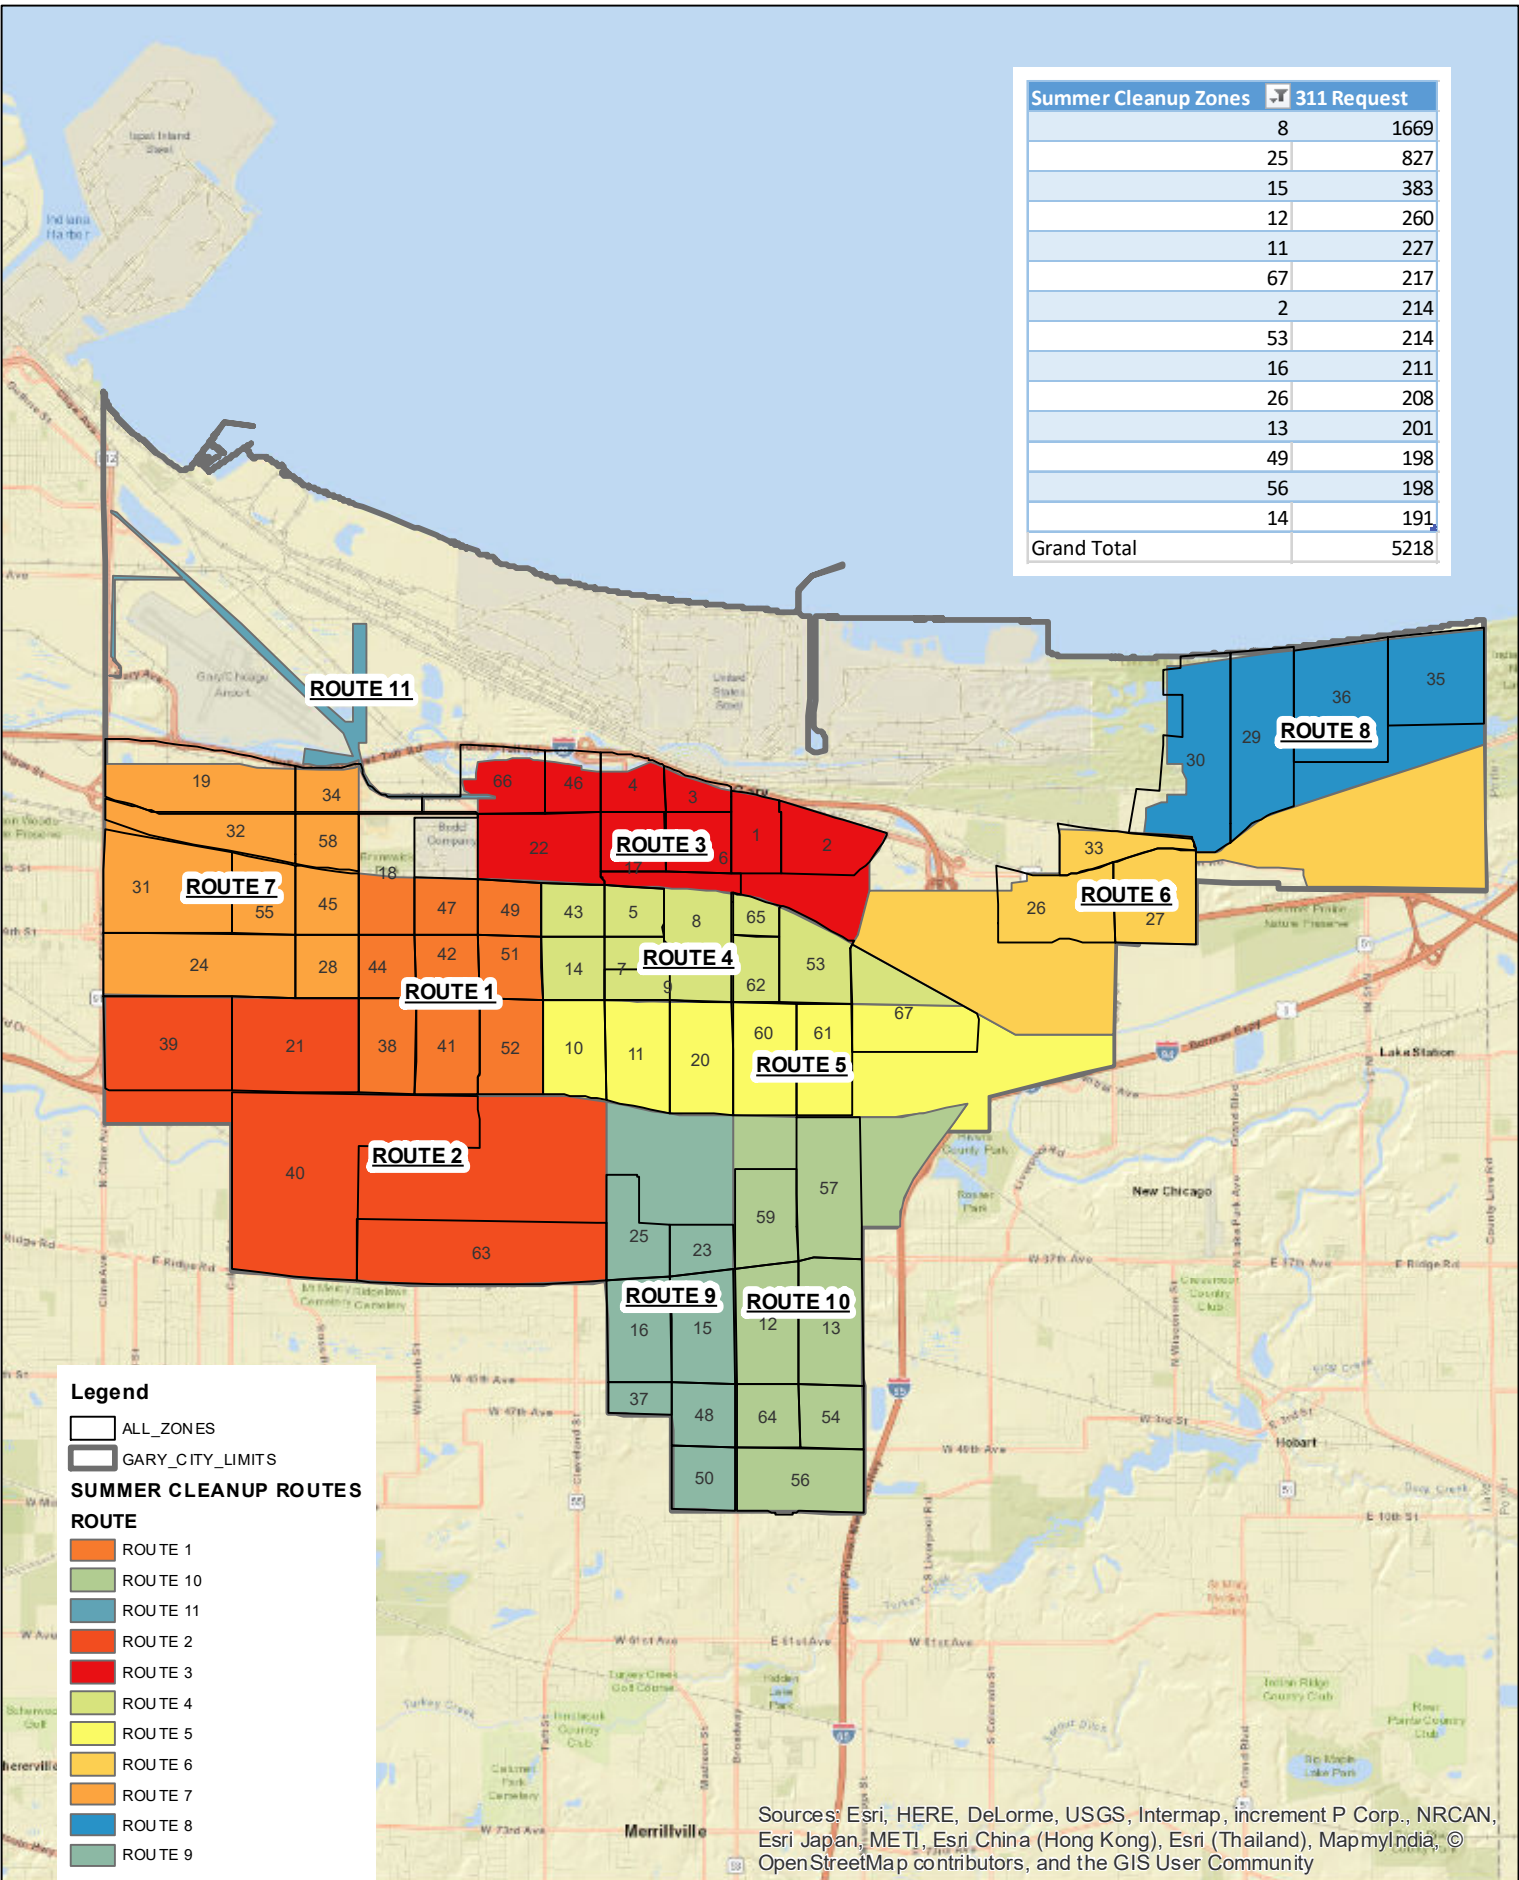

Summer Cleanup Zones	311 Request
8	1669
25	827
15	383
12	260
11	227
67	217
2	214
53	214
16	211
26	208
13	201
49	198
56	198
14	191
Grand Total	5218

Legend

- ALL_ZONES
- GARY_CITY_LIMITS

SUMMER CLEANUP ROUTES

ROUTE

- ROUTE 1
- ROUTE 10
- ROUTE 11
- ROUTE 2
- ROUTE 3
- ROUTE 4
- ROUTE 5
- ROUTE 6
- ROUTE 7
- ROUTE 8
- ROUTE 9

Sources: Esri, HERE, DeLorme, USGS, Intermap, increment P Corp., NRCAN, Esri Japan, METI, Esri China (Hong Kong), Esri (Thailand), MapmyIndia, © OpenStreetMap contributors, and the GIS User Community

SUMMER CLEANUP ZONES BY ROUTE